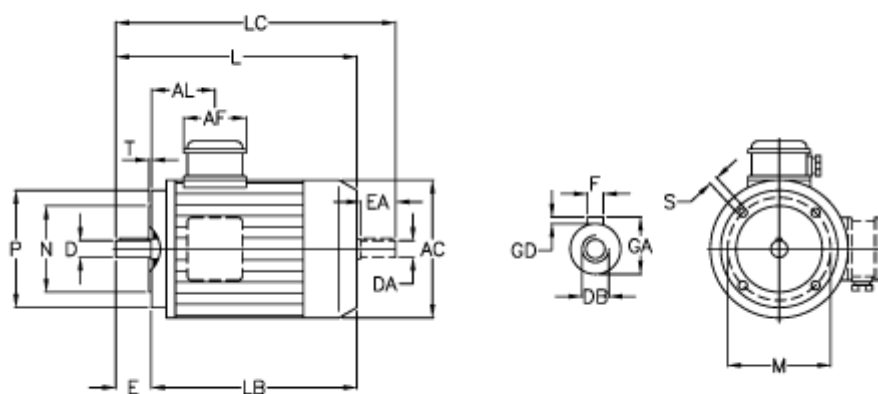

Article number: 252000750415

Description: ICME IE2 asynchronous motor THE 132S MA4  
7,5kW 1400 rpm 230/400 B14

## Measures

A/F = 84	F = 8	P = 140
AC = 176	GA = 27	S = M8
AL = 86	GD = 8	T = 3
D = 24	L = 302	
DA = 24	LB = 252	
DB = M8	LC = 354	
E = 50	M = 115	
EA = 50	N = 95	